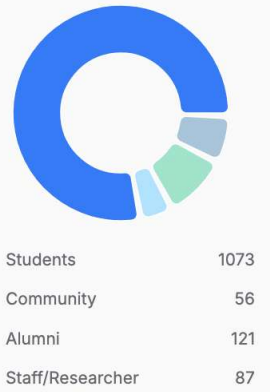

Community Overview

Members by Educational Institution

Total Members

1339

Total Supporters

37

Total Businesses

912

Venture Stages

Gender Breakdown

Community Breakdown

Community Insights