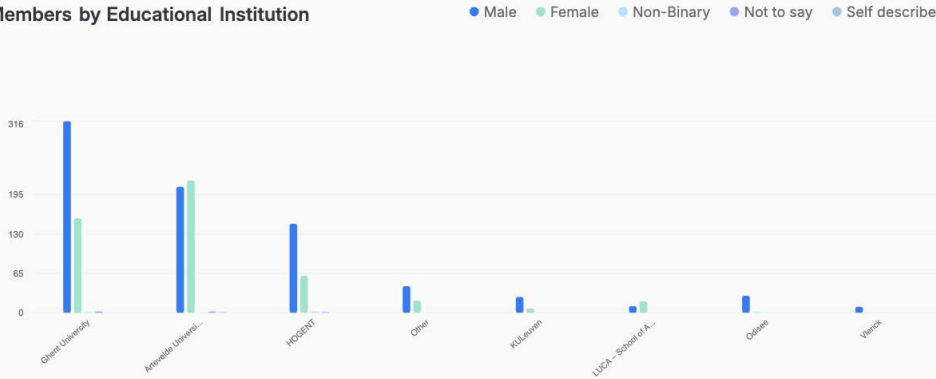

Community Overview

Members by Educational Institution

Total Members

1339

Total Supporters

37

Total Businesses

912

Venture Stages

Gender Breakdown

Community Breakdown

Community Insights